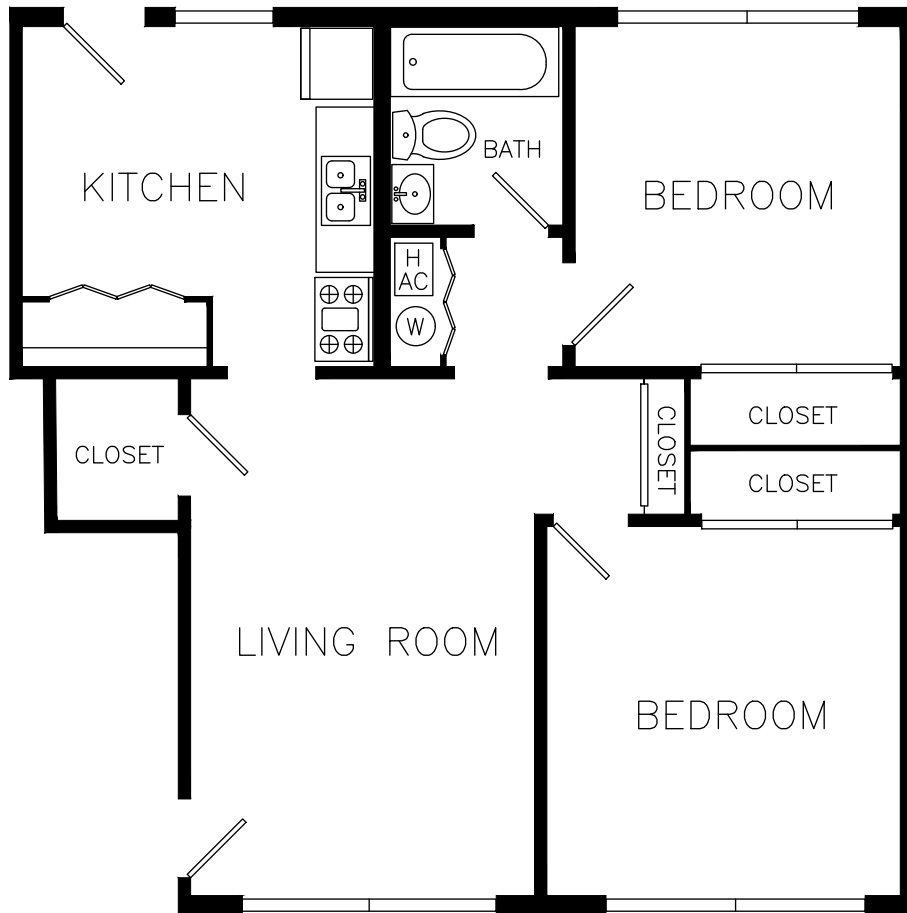

Eagle Creek

Two Bedroom / One Bath

850 Sq. Ft

\$ _____