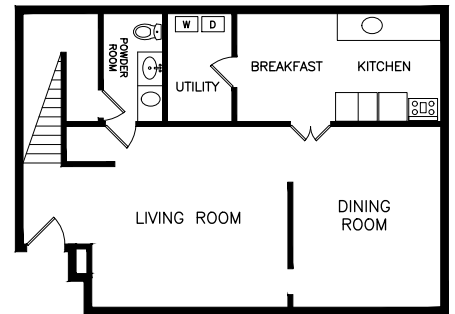

Huntington Ridge

One Bedroom / One Bathroom
830 Sq. Ft.

\$ _____

Two Bedroom / Two Bathroom
1,168 Sq. Ft.

\$ _____

Two Bedroom / Two and a half Bath
Townhome
1,168 Sq. Ft.

\$ _____

Three Bedroom / Two and a half Bath
Townhome
1,460 Sq. Ft.

\$ _____

Three Bedroom / Two Bathroom
1,390 Sq. Ft.

\$ _____

Four Bedroom / Three Bathroom
1,840 Sq. Ft.

\$ _____