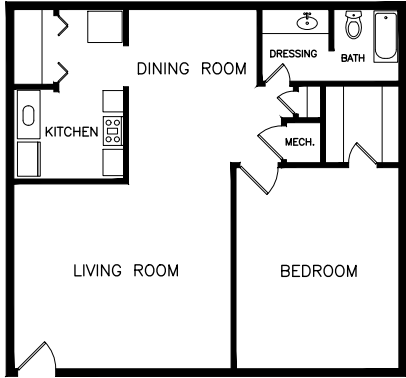

Huntington Ridge

One Bedroom / One Bathroom
830 Sq. Ft.

\$ _____

Two Bedroom / Two Bathroom
1,168 Sq. Ft.

\$ _____

Two Bedroom / Two and a half Bath
Townhome
1,168 Sq. Ft.

\$ _____

Three Bedroom / Two and a half Bath
Townhome
1,460 Sq. Ft.

\$ _____

Three Bedroom / Two Bathroom
1,390 Sq. Ft.

\$ _____

Four Bedroom / Three Bathroom
1,840 Sq. Ft.

\$ _____