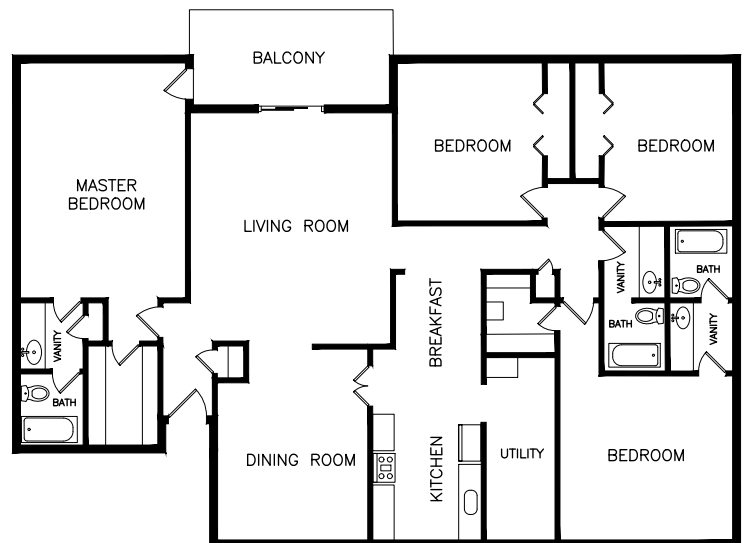

Huntington Ridge

One Bedroom / One Bathroom
830 Sq. Ft.

\$ _____

Two Bedroom / Two Bathroom
1,168 Sq. Ft.

\$ _____

Two Bedroom / Two and a half Bath
Townhome
1,168 Sq. Ft.

\$ _____

Three Bedroom / Two and a half Bath
Townhome
1,460 Sq. Ft.

\$ _____

Three Bedroom / Two Bathroom
1,390 Sq. Ft.

\$ _____

Four Bedroom / Three Bathroom
1,840 Sq. Ft.

\$ _____