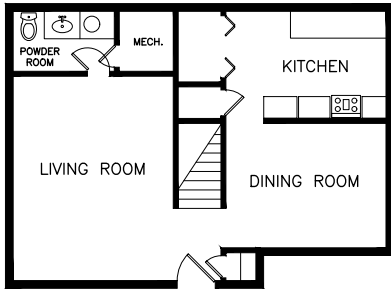

Huntington Ridge

One Bedroom / One Bathroom
830 Sq. Ft.

\$ _____

Two Bedroom / Two Bathroom
1,168 Sq. Ft.

\$ _____

Two Bedroom / Two and a half Bath
Townhome
1,168 Sq. Ft.

\$ _____

Three Bedroom / Two and a half Bath
Townhome
1,460 Sq. Ft.

\$ _____

Three Bedroom / Two Bathroom
1,390 Sq. Ft.

\$ _____

Four Bedroom / Three Bathroom
1,840 Sq. Ft.

\$ _____