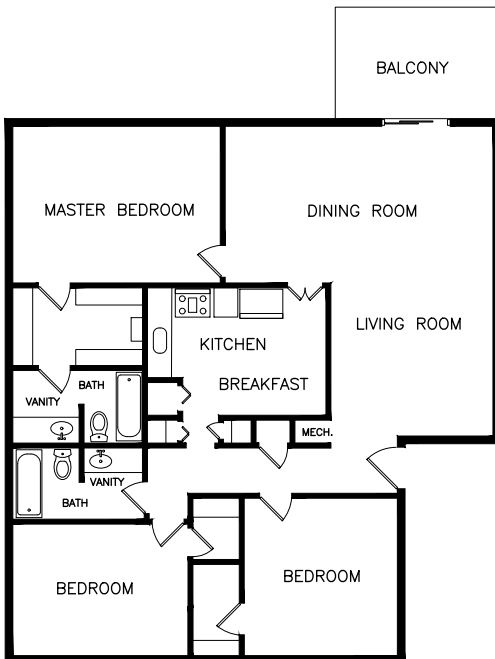

Huntington Ridge

One Bedroom / One Bathroom
830 Sq. Ft.

\$ _____

Two Bedroom / Two Bathroom
1,168 Sq. Ft.

\$ _____

Two Bedroom / Two and a half Bath
Townhome
1,168 Sq. Ft.

\$ _____

Three Bedroom / Two and a half Bath
Townhome
1,460 Sq. Ft.

\$ _____

Three Bedroom / Two Bathroom
1,390 Sq. Ft.

\$ _____

Four Bedroom / Three Bathroom
1,840 Sq. Ft.

\$ _____