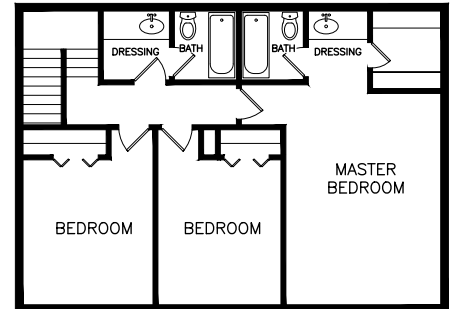

Huntington Ridge

One Bedroom / One Bathroom
830 Sq. Ft.

\$ _____

Two Bedroom / Two Bathroom
1,168 Sq. Ft.

\$ _____

Two Bedroom / Two and a half Bath
Townhome
1,168 Sq. Ft.

\$ _____

Three Bedroom / Two and a half Bath
Townhome
1,460 Sq. Ft.

\$ _____

Three Bedroom / Two Bathroom
1,390 Sq. Ft.

\$ _____

Four Bedroom / Three Bathroom
1,840 Sq. Ft.

\$ _____