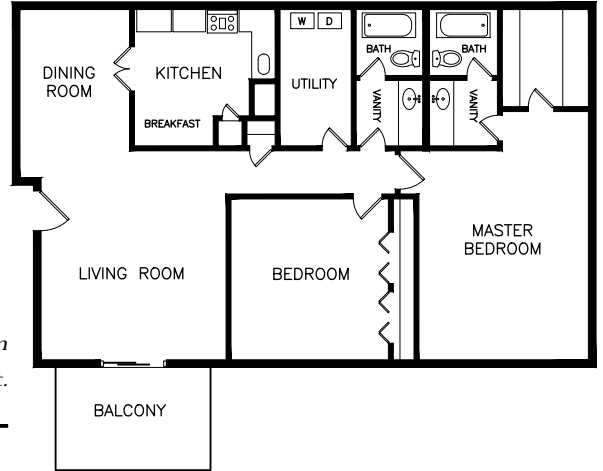

Huntington Ridge

One Bedroom / One Bathroom
830 Sq. Ft.

\$ _____

Two Bedroom / Two Bathroom
1,168 Sq. Ft.

\$ _____

Two Bedroom / Two and a half Bath
Townhome
1,168 Sq. Ft.

\$ _____

Three Bedroom / Two and a half Bath
Townhome
1,460 Sq. Ft.

\$ _____

Three Bedroom / Two Bathroom
1,390 Sq. Ft.

\$ _____

Four Bedroom / Three Bathroom
1,840 Sq. Ft.

\$ _____