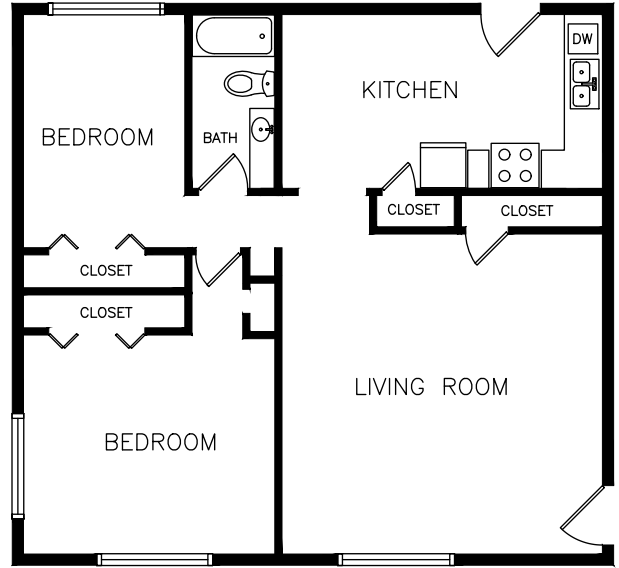

Legacy North

One Bedroom / One Bath

Approx. 784 Sq. Ft.

S _____

Two Bedroom / One Bath

Approx. 885 Sq. Ft.

S _____

Two Bedroom / Two Bath

Approx. 943 Sq. Ft.

S _____

Three Bedroom / Two Bath

Approx. 1,154 Sq. Ft.

S _____