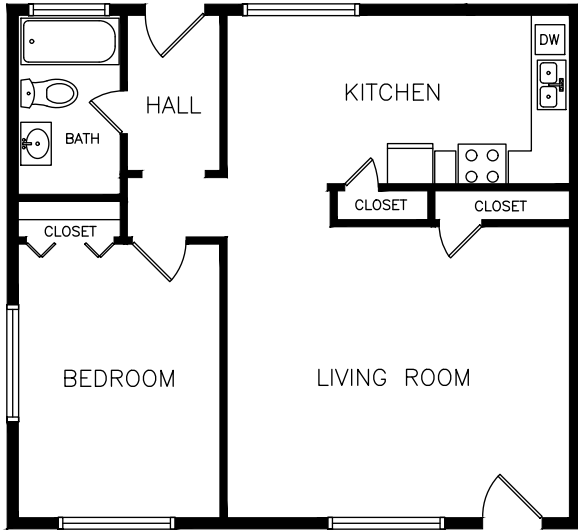

Legacy North

One Bedroom / One Bath

Approx. 784 Sq. Ft.

S _____

Two Bedroom / One Bath

Approx. 885 Sq. Ft.

S _____

Two Bedroom / Two Bath

Approx. 943 Sq. Ft.

S _____

Three Bedroom / Two Bath

Approx. 1,154 Sq. Ft.

S _____