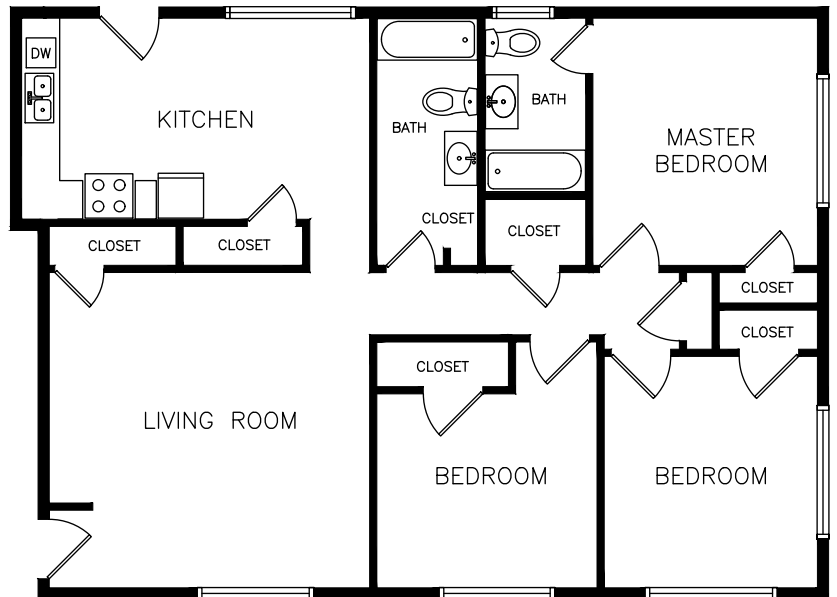

Legacy North

One Bedroom / One Bath

Approx. 784 Sq. Ft.

S _____

Two Bedroom / One Bath

Approx. 885 Sq. Ft.

S _____

Two Bedroom / Two Bath

Approx. 943 Sq. Ft.

S _____

Three Bedroom / Two Bath

Approx. 1,154 Sq. Ft.

S _____